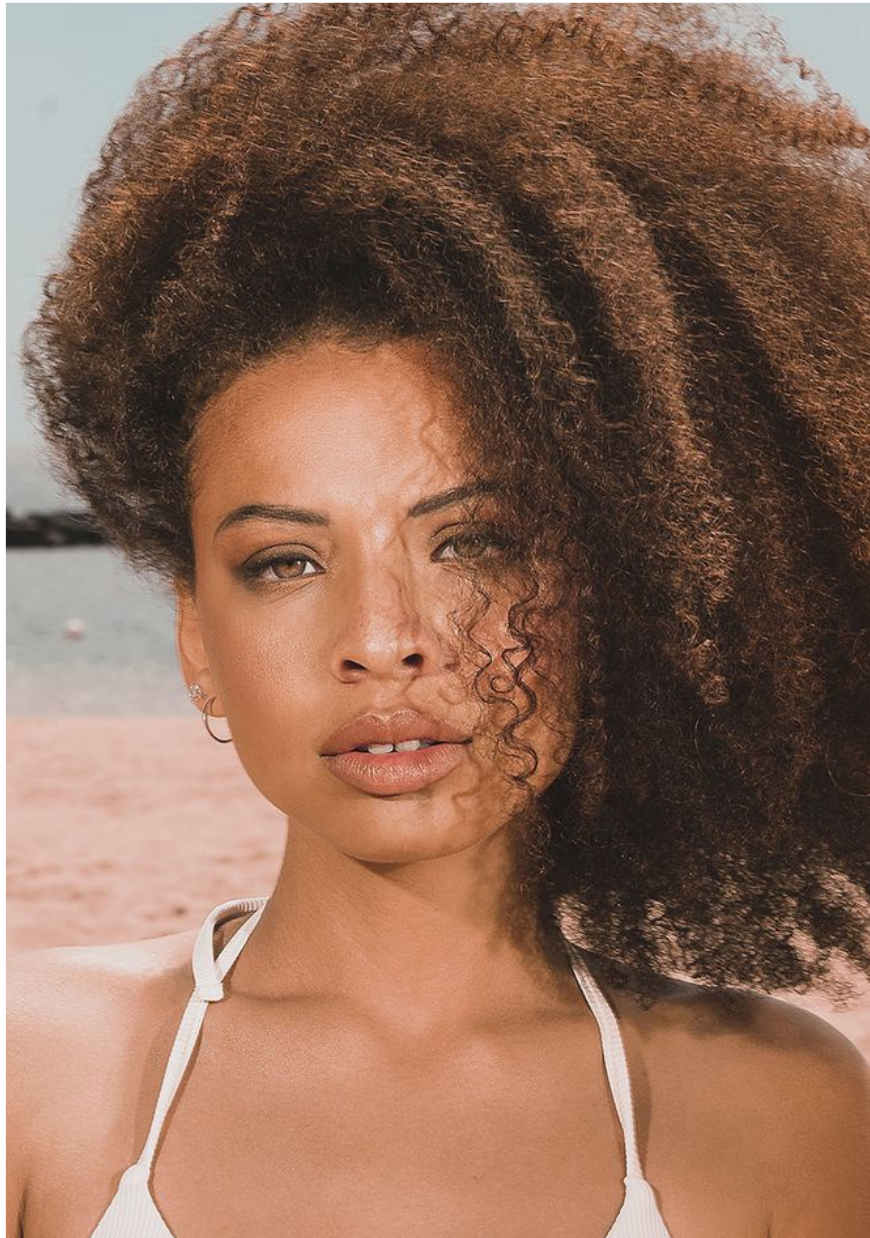

SALVADOR
MODELS & ACTORS
BCN - MAD

VANESSA HECHAVARRIA

Height: 5' 9" - Hair: CASTAÑO - Eyes: GREEN - Shoe: 9.5 US

PORTFOLIO