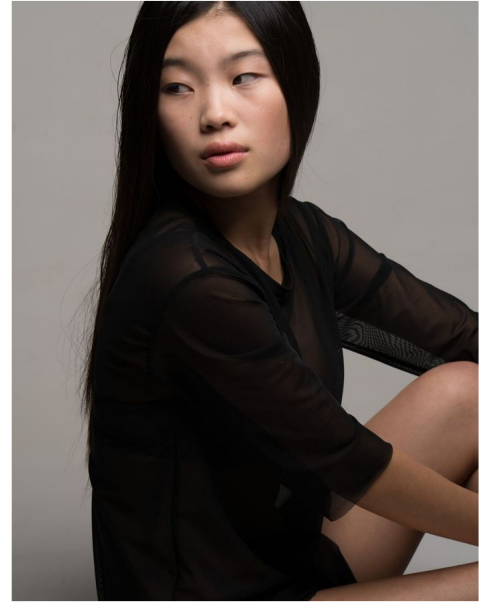

SALVADOR
MODELS & ACTORS
BCN - MAD

MIREIA GUEVARA

Height: 5' 4" - Hair: CASTAÑO - Eyes: MARRONES - Shoe: 6.5-7.5
US

PORTFOLIO

CAMILLE ADROUÉ