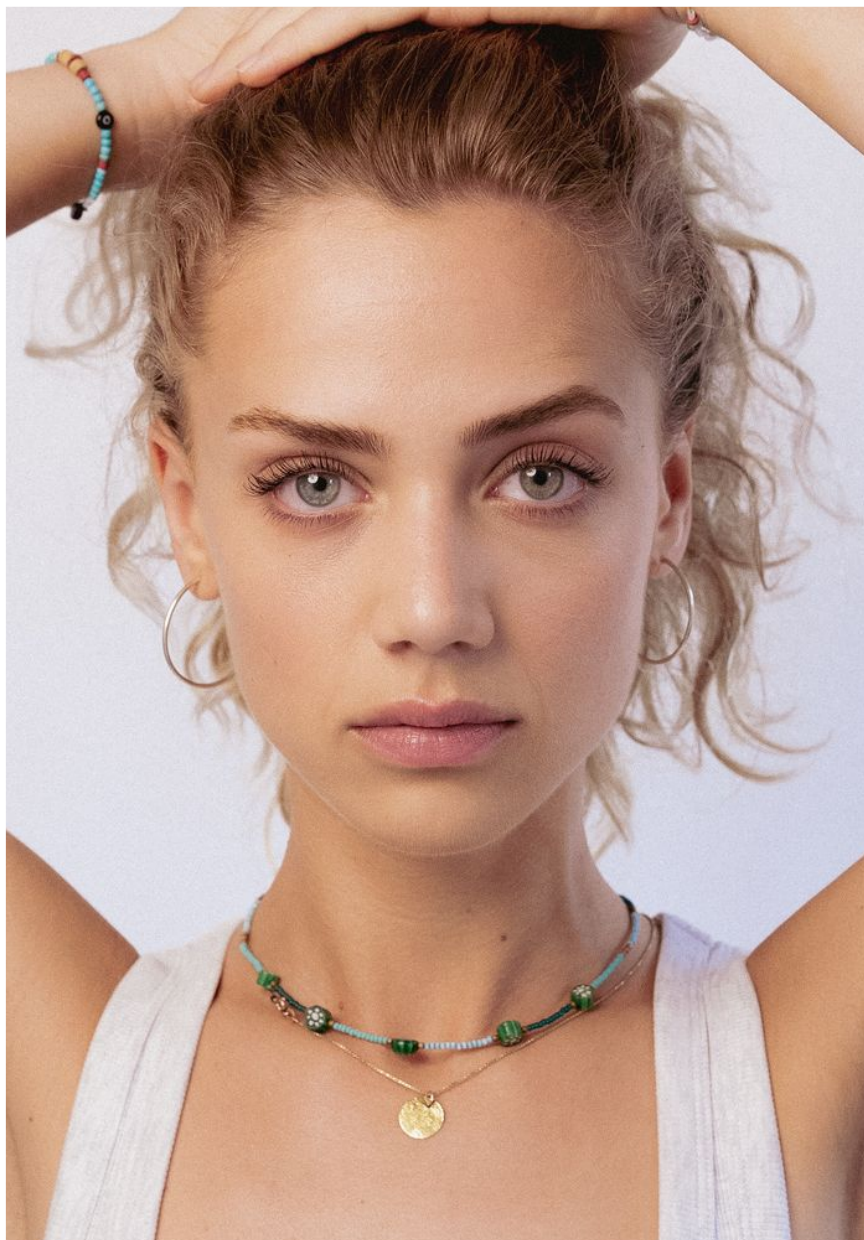

SALVADOR
MODELS & ACTORS
BCN - MAD

KIM KREHL

Height: 5' 5" - Hair: RUBIO - Eyes: GREEN - Shoe: 6.5 US

PORTFOLIO